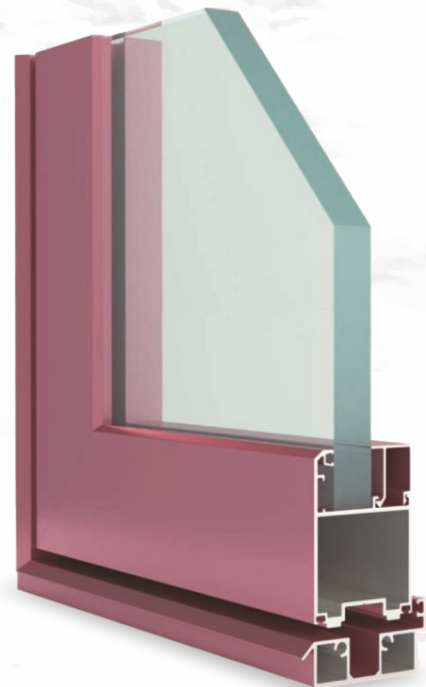

SLIDING FOLDING DOOR

SAG-50MM

Shutter Size	50 mm x 76.5 mm
Vertical Frame Size	52.5 mm x 71 mm
Top Frame Size	71 mm x 73.75 mm
Bottom Frame Size	57.80 mm x 31.5 mm
Window Height	Max. 2400 mm
Sash Width	Max. 1100 mm
Sash Weight	Max. 100 Kgs
Hardware	Multi-point Lock
Hinge	Butt Hinge
Joinery Detail	45° with Corner Connector
Glazing Options	Single Glass/ Laminated/ DGU
Mosq. Mesh	Roll Down/ Retractable
Finish	Powder Coating (PU/ Texture Finish/ Wood Finish)
Operating	Side Hung
Opening Area	100%

Application

Bedrooms

Balconies

Large/Tall openings