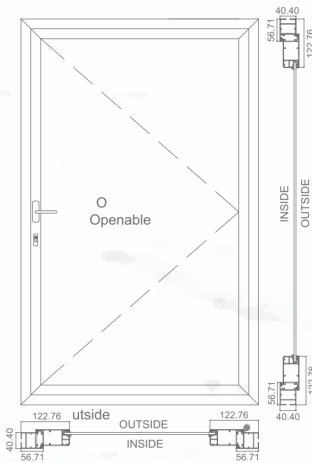

SLIDING FOLDING DOOR

SAG-50MM

Shutter Size	50 mm x 76.5 mm
Vertical Frame Size	52.5 mm x 71 mm
Top Frame Size	71 mm x 73.75 mm
Bottom Frame Size	57.80 mm x 31.5 mm
Window Height	Max. 2400 mm
Sash Width	Max. 1100 mm
Sash Weight	Max. 100 Kgs
Hardware	Multi-point Lock
Hinge	Butt Hinge
Joinery Detail	45° with Corner Connector
Glazing Options	Single Glass/ Laminated/ DGU
Mosq. Mesh	Roll Down/ Retractable
Finish	Powder Coating (PU/ Texture Finish/ Wood Finish)
Operating	Side Hung
Opening Area	100%