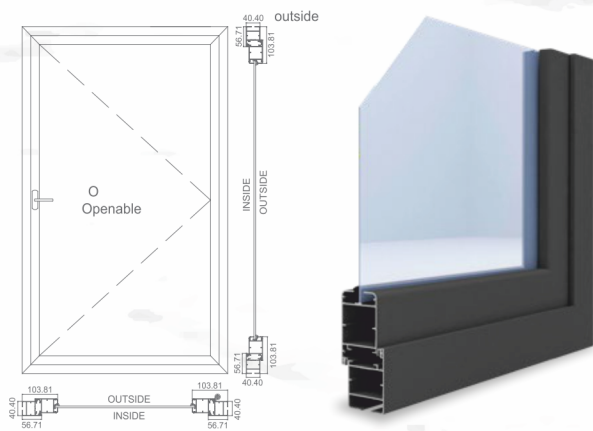

## SAG-40MM

Shutter Size	40 mm x 54 mm
Frame Size	40 mm x 39 mm
Window Height	Max. 1800 mm
Sash Width	Max. 650 mm
Sash Weight Max	50 Kg
Hardware	Single Point
Hinge	Butt Hinge/ Friction Hinge
Joinery Detail	45° with Corner Connector
Glazing Options	Single/ Laminated/ DGU
Mosq. Mesh	Roll Down/ Retractable
Finish	Powder Coating (PU/ Textured Finish/ Wood Finish)
Opening	Side Hung/ Top Hung

## SAG-50MM

Shutter Size	58 mm x 78.5 mm
Frame Size	50 mm x 46 mm
Window Height	Max. 2000 mm
Sash Width	Max. 700 mm
Sash Weight	Max. 80 Kg.
Hardware	Single/ Multipoint Locking
Hinge	Butt Hinge/ Friction Hinge
Joinery Detail	45° with Comer Connector
Glazing Options	Single/ Laminated/ DGU/ DGU With Integrated Blinds
Finish	Powder Coating (PU/ Textured Finish/ Wood Finish)
Opening	Side Hung/ Top Hung