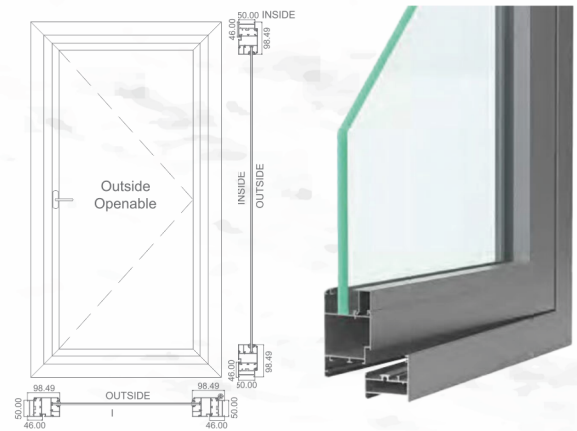

## SAG-40MM

Shutter Size	40 mm x 54 mm
Frame Size	40 mm x 39 mm
Window Height	Max. 1800 mm
Sash Width	Max. 650 mm
Sash Weight Max	50 Kg
Hardware	Single Point
Hinge	Butt Hinge/ Friction Hinge
Joinery Detail	45° with Corner Connector
Glazing Options	Single/ Laminated/ DGU
Mosq. Mesh	Roll Down/ Retractable
Finish	Powder Coating (PU/ Textured Finish/ Wood Finish)
Opening	Side Hung/ Top Hung

## SAG-50MM

Shutter Size	58 mm x 78.5 mm
Frame Size	50 mm x 46 mm
Window Height	Max. 2000 mm
Sash Width	Max. 700 mm
Sash Weight	Max. 80 Kg.
Hardware	Single/ Multipoint Locking
Hinge	Butt Hinge/ Friction Hinge
Joinery Detail	45° with Comer Connector
Glazing Options	Single/ Laminated/ DGU/ DGU With Integrated Blinds
Finish	Powder Coating (PU/ Textured Finish/ Wood Finish)
Opening	Side Hung/ Top Hung