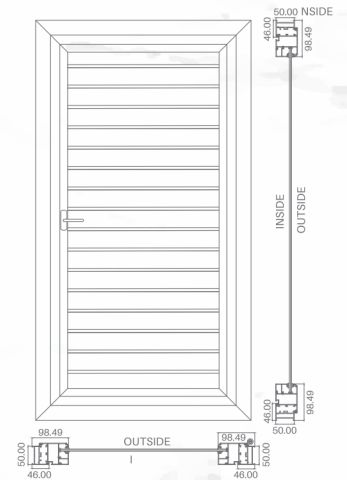

## SAG-50MM

Shutter Size	58 mm x 78.5 mm
Frame Size	50 mm x 46 mm
Sash Width	Max. 700 mm
Window Height	Max. 2000 mm
Sash Weight	Max. 80 Kgs
Hardware	Single/ Multi-point Lock
Hinge	Butt Hinge/ Friction Hinge
Joinery Detail	45 ° with Corner Connector
Glazing Options	Aluminium Movable Louvers
Finish	Powder Coating (PU/ Texture Finish/ Wood Finish)
Opening	Side Hung