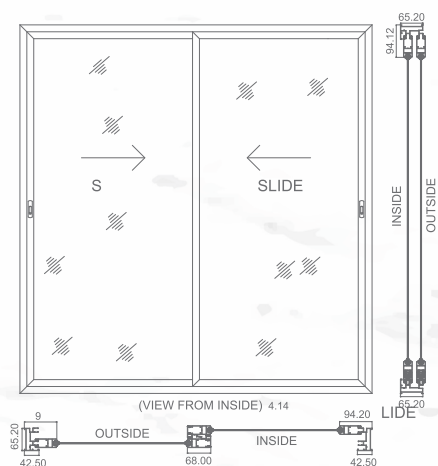

Sliding window features two (or more) horizontal windows fitted with rollers at the bottom for swift sideways movement on tracks.

SAG-25MM

Euro Slim Series

Shutter Size	25 mm x 63 mm
2 Track	51 mm x 40 mm
3 Track	101 mm x 43 mm
Window Height	Max. 1800 mm
Sash Weight	Max. 70 Kgs
Hardware	Single/ Multipoint Lock
Joinery Detail	45°/ 90° with Corner Connector
Glazing Option	Single/ DGU
Mosq. Mesh	Tear Resistant SS Mesh
Finishing	Powder Coating (PU/ Textured finish/ Wood finish)