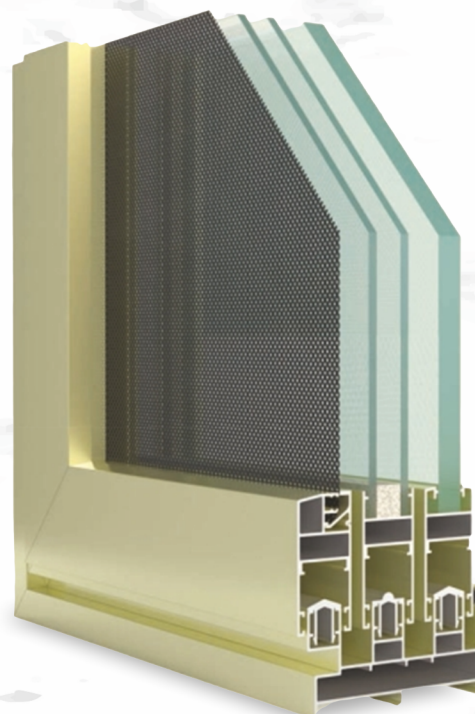

Sliding window features two (or more) horizontal windows fitted with rollers at the bottom for swift sideways movement on tracks.

SAG-25MM

Euro Slim Series

Shutter Size	25 mm x 63 mm
2 Track	51 mm x 40 mm
3 Track	101 mm x 43 mm
Window Height	Max. 1800 mm
Sash Weight	Max. 70 Kgs
Hardware	Single/ Multipoint Lock
Joinery Detail	45°/ 90° with Corner Connector
Glazing Option	Single/ DGU
Mosq. Mesh	Tear Resistant SS Mesh
Finishing	Powder Coating (PU/ Textured finish/ Wood finish)