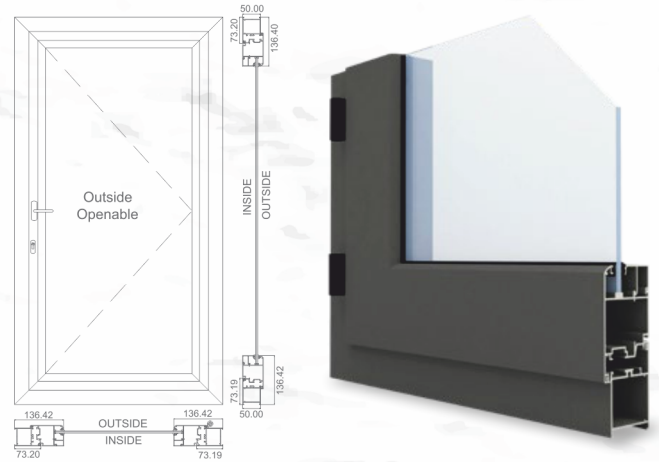

## SAG-40MM

Shutter Size	40 mm x 70 mm
Frame Size	40 mm x 55 mm
Window Height	Max. 2400 mm
Sash Width	Max. 900 mm
Sash Weight	Max. 80 Kgs
Hardware	Single Point Lock
Hinge	Butt Hinge
Joinery Detail	45° with Corner Connector
Glazing Options	Single Glass/ HPL Sheet
Mosq. Mesh	Roll Down/ Retractable
Finish	Powder Coating (PU/ Textured Finish/ Wood Finish)
Operating	Side Hung

## SAG-50MM

Shutter Size	58 mm x 92.5 mm
Frame Size	50 mm x 73 mm
Window Height	Max. 2400 mm
Sash Width	Max. 1200 mm
Sash Weight	Max. 120 Kg.
Hardware	Single/ Multi-point Lock
Hinge	Butt Hinge
Joinery Detail	45° with Corner Connector
Glazing Options	Single/ Laminated/ DGU
Finish	Powder Coating (PU/ Textured Finish/ Wood Finish)
Operating	Side Hung