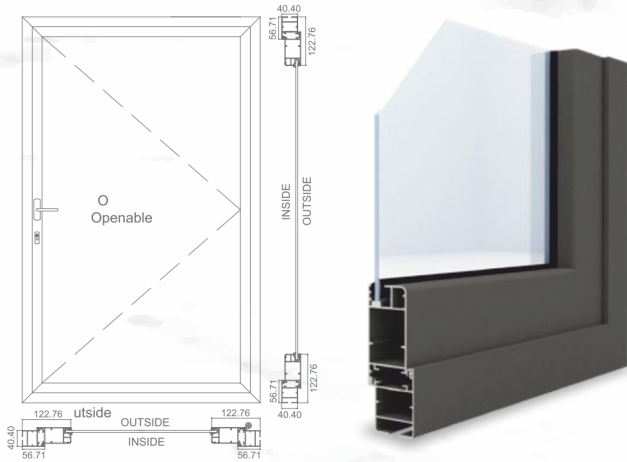

## SAG-40MM

Shutter Size	40 mm x 70 mm
Frame Size	40 mm x 55 mm
Window Height	Max. 2400 mm
Sash Width	Max. 900 mm
Sash Weight	Max. 80 Kgs
Hardware	Single Point Lock
Hinge	Butt Hinge
Joinery Detail	45° with Corner Connector
Glazing Options	Single Glass/ HPL Sheet
Mosq. Mesh	Roll Down/ Retractable
Finish	Powder Coating (PU/ Textured Finish/ Wood Finish)
Operating	Side Hung

## SAG-50MM

Shutter Size	58 mm x 92.5 mm
Frame Size	50 mm x 73 mm
Window Height	Max. 2400 mm
Sash Width	Max. 1200 mm
Sash Weight	Max. 120 Kg.
Hardware	Single/ Multi-point Lock
Hinge	Butt Hinge
Joinery Detail	45° with Corner Connector
Glazing Options	Single/ Laminated/ DGU
Finish	Powder Coating (PU/ Textured Finish/ Wood Finish)
Operating	Side Hung